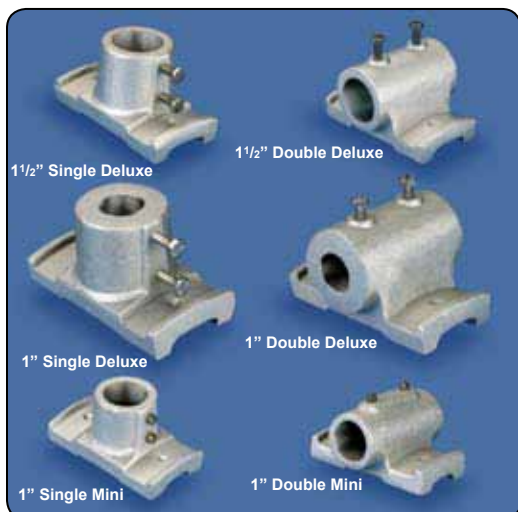

U-BOLTS FOR SQUARE POLES

Each U-Bolt comes complete with washers, lock washers, nuts & back plate. Two U-Bolts per bracket are required.

ITEM #	POLE SIZE	LBS.	PRICED PER U-BOLT			
			1-12	13-24	25-49	50+
310030	4" SQUARE	.45	\$8.90	\$7.90	\$6.70	\$6.10
310031	5" SQUARE	.55	9.40	8.40	7.90	6.60
310032	6" SQUARE	.65	10.10	8.90	8.40	7.80

ORNAMENT ADAPTER

This aluminum adapter must be installed at the factory & will accept any ornament with a spindle threading of 1/2"-13NC. Priced per adapter.

ITEM #	PRICE	LBS.
310041	\$38.00	.15

PLASTIC END CAPS

ITEM #	1-12	13-24	25-49	50+	LBS.
310042	\$0.74	\$0.64	\$0.54	\$0.42	.15

BRACKETS, HOLDERS & ACCESSORIES

BRACKETS FOR DELUXE BANNER ARM SETS

WITH 2 STAINLESS STEEL STRAPS PER BRACKET				PRICED PER BRACKET			
ITEM #	FOR POLE DIA.	STYLE	LBS.	1-12	13-24	25-49	50+
310028	1 1/2"	SINGLE DELUXE	1.0	\$28.00	\$27.00	\$25.00	\$24.00
310029	1 1/2"	DOUBLE DELUXE	1.3	30.00	29.00	28.00	27.00
310143	1"	SINGLE DELUXE	1.3	29.50	28.50	27.50	26.00
310144	1"	DOUBLE DELUXE	1.6	31.50	30.50	29.50	28.50
310138	1"	SINGLE MINI	.33	20.50	20.00	19.00	17.50
310139	1"	DOUBLE MINI	.49	22.00	21.00	20.00	19.00

NO STRAPS				PRICED PER BRACKET			
ITEM #	FOR POLE DIA.	STYLE	LBS.	1-12	13-24	25-49	50+
310145	1 1/2"	SINGLE DELUXE	.96	\$20.50	\$19.50	\$18.50	\$17.00
310146	1 1/2"	DOUBLE DELUXE	.90	22.50	21.50	20.50	19.50
310149	1"	SINGLE DELUXE	.85	21.50	20.50	19.50	18.50
310150	1"	DOUBLE DELUXE	1.2	24.00	22.50	21.50	20.50
310147	1"	SINGLE MINI	.25	16.00	15.00	14.00	13.00
310148	1"	DOUBLE MINI	.45	17.00	16.00	15.00	14.00